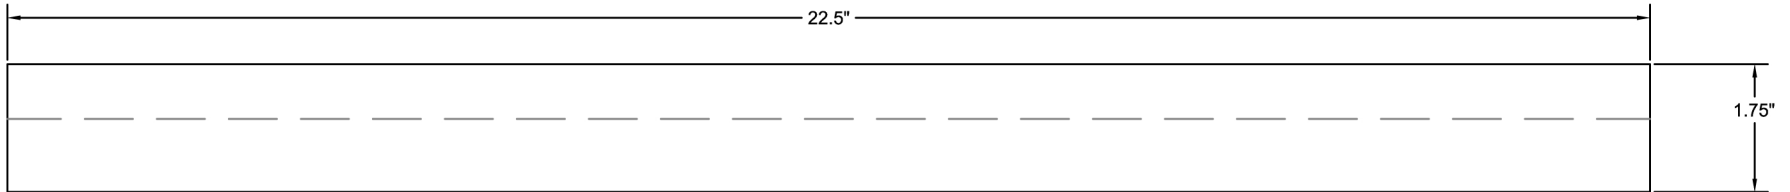

Blue Sky Interlocking Tile U-Lock Specifications

Front View

Side View