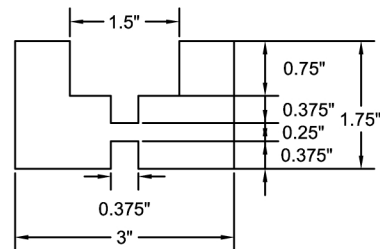

Blue Sky Interlocking Tile U-Lock Specifications

Front View

Side View