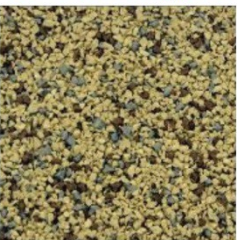

### SOLID SBR

Blue<sup>2</sup>

Green<sup>2</sup>

Gray

Red<sup>2</sup>

### SPECKLED SBR

Earth

Blue Black<sup>2</sup>

Green Black<sup>2</sup>

Gray Black

Red Black<sup>2</sup>

Tan Black<sup>2</sup>

### EPDM Earth Tones

Muddy Water<sup>2</sup>

Lava Sand<sup>2</sup>

Earthtone<sup>2</sup>

Sunset<sup>2</sup>

Actual color may vary from color represented by photos. Final color selection should be made from samples.

### EPDM High Solar Reflectance

Ice Cream<sup>23</sup>

Shoreline<sup>23</sup>

Garden Brown<sup>23</sup>

Beach Sand<sup>23</sup>

<sup>1</sup> Black is made with a buffings top

<sup>2</sup> Special order colors- lead times may be longer