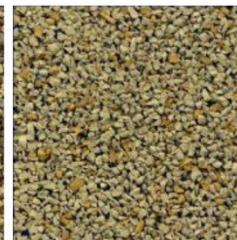

### SOLID SBR

Blue<sup>2</sup>

Green<sup>2</sup>

Gray

Red<sup>2</sup>

### SPECKLED SBR

Earth

Blue Black<sup>2</sup>

Green Black<sup>2</sup>

Gray Black

Red Black<sup>2</sup>

Tan Black<sup>2</sup>

### EPDM Earth Tones

Muddy Water<sup>2</sup>

Lava Sand<sup>2</sup>

Earthtone<sup>2</sup>

Sunset<sup>2</sup>

Actual color may vary from color represented by photos. Final color selection should be made from samples.

### EPDM High Solar Reflectance

Ice Cream<sup>23</sup>

Shoreline<sup>23</sup>

Garden Brown<sup>23</sup>

Beach Sand<sup>23</sup>

<sup>1</sup> Black is made with a buffings top

<sup>2</sup> Special order colors- lead times may be longer