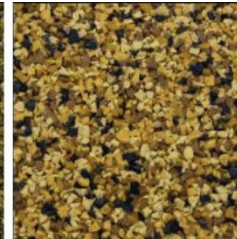

### SOLID SBR

Blue<sup>2</sup>

Green<sup>2</sup>

Gray

Red<sup>2</sup>

### SPECKLED SBR

Earth

Blue Black<sup>2</sup>

Green Black<sup>2</sup>

Gray Black

Red Black<sup>2</sup>

Tan Black<sup>2</sup>

### EPDM Earth Tones

Muddy Water<sup>2</sup>

Lava Sand<sup>2</sup>

Earthtone<sup>2</sup>

Sunset<sup>2</sup>

Actual color may vary from color represented by photos. Final color selection should be made from samples.

### EPDM High Solar Reflectance

Ice Cream<sup>23</sup>

Shoreline<sup>23</sup>

Garden Brown<sup>23</sup>

Beach Sand<sup>23</sup>

<sup>1</sup> Black is made with a buffings top

<sup>2</sup> Special order colors- lead times may be longer