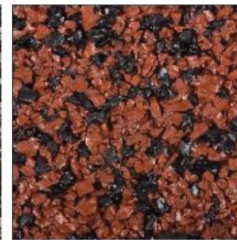

### SOLID SBR

Blue<sup>2</sup>

Green<sup>2</sup>

Gray

Red<sup>2</sup>

### SPECKLED SBR

Earth

Blue Black<sup>2</sup>

Green Black<sup>2</sup>

Gray Black

Red Black<sup>2</sup>

Tan Black<sup>2</sup>

### EPDM Earth Tones

Muddy Water<sup>2</sup>

Lava Sand<sup>2</sup>

Earthtone<sup>2</sup>

Sunset<sup>2</sup>

Actual color may vary from color represented by photos. Final color selection should be made from samples.

### EPDM High Solar Reflectance

Ice Cream<sup>23</sup>

Shoreline<sup>23</sup>

Garden Brown<sup>23</sup>

Beach Sand<sup>23</sup>

<sup>1</sup> Black is made with a buffings top

<sup>2</sup> Special order colors- lead times may be longer