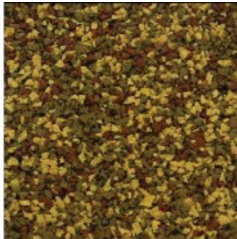

### BLACK SBR

Black<sup>1</sup>

### SOLID SBR

Blue<sup>2</sup>

Green<sup>2</sup>

Gray

Red<sup>2</sup>

### SPECKLED SBR

Earth

Blue Black<sup>2</sup>

Green Black<sup>2</sup>

Gray Black

Red Black<sup>2</sup>

Tan Black<sup>2</sup>

### EPDM Earth Tones

Muddy Water<sup>2</sup>

Lava Sand<sup>2</sup>

Earthtone<sup>2</sup>

Sunset<sup>2</sup>

Actual color may vary from color represented by photos. Final color selection should be made from samples.