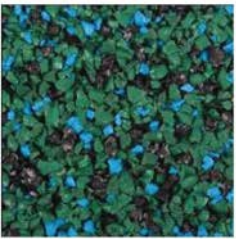

PLAYFUL EPDM

Green Field²