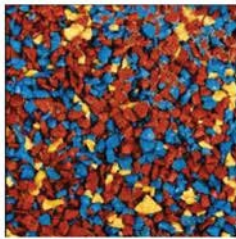

Kids Kushion color selections

BLACKSBR

SOLIDSBR

SPECKLED SBR

PLAYFUL EPDM

Confetti

EPDM Earth Tones

Actual color may vary from color represented by photos. Final color selection should be made from samples.

EPDM High Solar Reflectance

¹ Black is made with a buffings top

² Special order colors- lead times may be longer

³ Solar Reflective Index Rating of a minimum of .29 and Emittance Rating of a minimum of .92