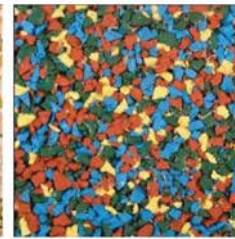

### SOLIDSBR

Blue

Green

Gray

Red

### SPECKLED SBR

Earth

Blue Black

Green Black

Gray Black

Red Black

Tan Black

### PLAYFUL EPDM

Green Field<sup>2</sup>

Confetti

Starburst<sup>2</sup>

Hawaiian Sand

Fiesta

Purple Mountain<sup>2</sup>

### EPDM Earth Tones

Muddy Water<sup>2</sup>

Lava Sand<sup>2</sup>

Earthtone<sup>2</sup>

Sunset<sup>2</sup>

Actual color may vary from color represented by photos. Final color selection should be made from samples.