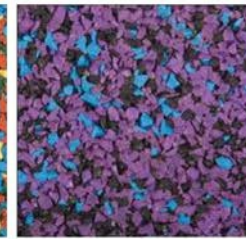

### SOLIDSBR

Blue

Green

Gray

Red

### SPECKLED SBR

Earth

Blue Black

Green Black

Gray Black

Red Black

Tan Black

### PLAYFUL EPDM

Green Field<sup>2</sup>

Confetti

Starburst<sup>2</sup>

Hawaiian Sand

Fiesta

Purple Mountain<sup>2</sup>

### EPDM Earth Tones

Muddy Water<sup>2</sup>

Lava Sand<sup>2</sup>

Earthtone<sup>2</sup>

Sunset<sup>2</sup>

Actual color may vary from color represented by photos. Final color selection should be made from samples.