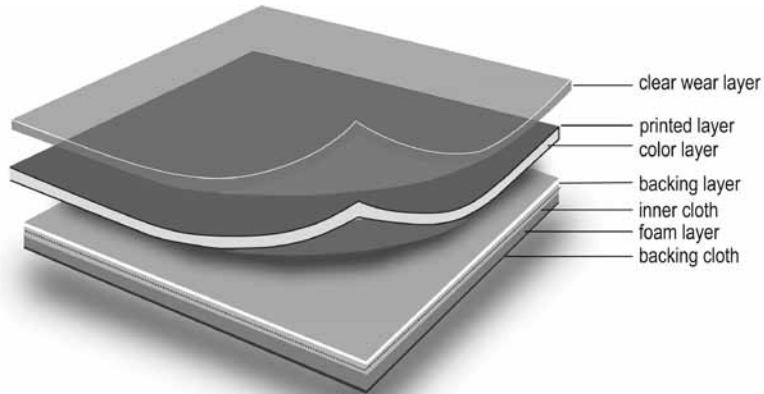

Wood Performa Commercial Vinyl Roll

Wood Performa is designed for interior use in high-volume foot traffic and high-impact athletic and aerobic applications. With its substantial foam layer it provides an exceptional anti-fatigue flooring option.

STANDARD SIZES (nominal)

Overall thickness: 0.217" (5.5 mm)
Wear layer thickness: 0.020" (0.5 mm)
Roll size: 6' (1.8 m) wide x 60' (18.3 m)
Weight: 1.26 lbs./sq. ft., 455 lbs./roll

GREEN FEATURES

- GreenMedic™: Formulated for microbial resistance
- GreenAir™: Formulated for low VOCs
- 10% post-industrial recycled content
 - Contributes towards LEED MR 4.1
- FloorScore® Indoor Air Quality Certified
 - Conforms to CA Specification 01350
- LEED Low Emitting Materials
 - Adhesives and Sealants: IEQ Credit 4.1
 - Flooring Systems: IEQ Credit 4.3